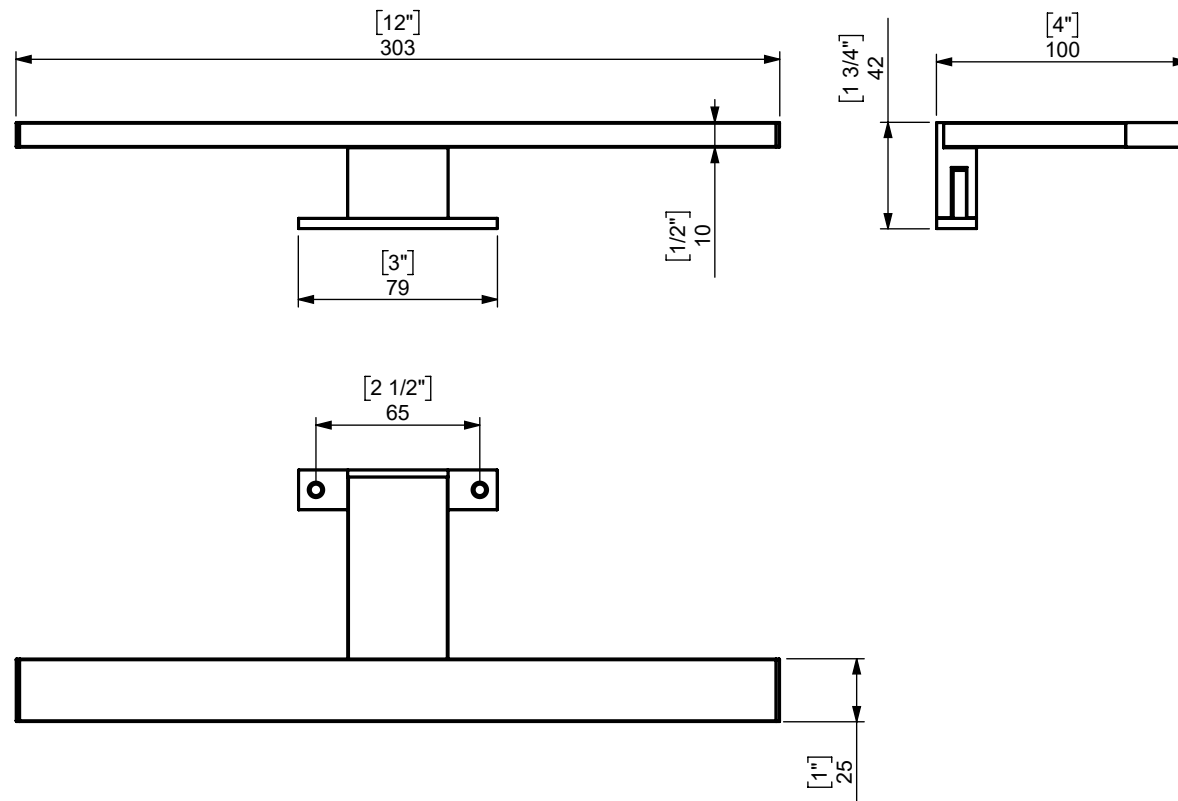

F12 SPOT LIGHT LED MIRROR / FOCO LED ESPEJO

To clip on mirror
Maximum thickness, 6mm.

To screw on the mirror.

espec_329

Peso / Weight / Poids : 0.355kG

Data / Datos / Données: 300mm, 7W, 550Lm, 6000°K.

Normas / Regulations / Normes: UNE-EN 60598-1