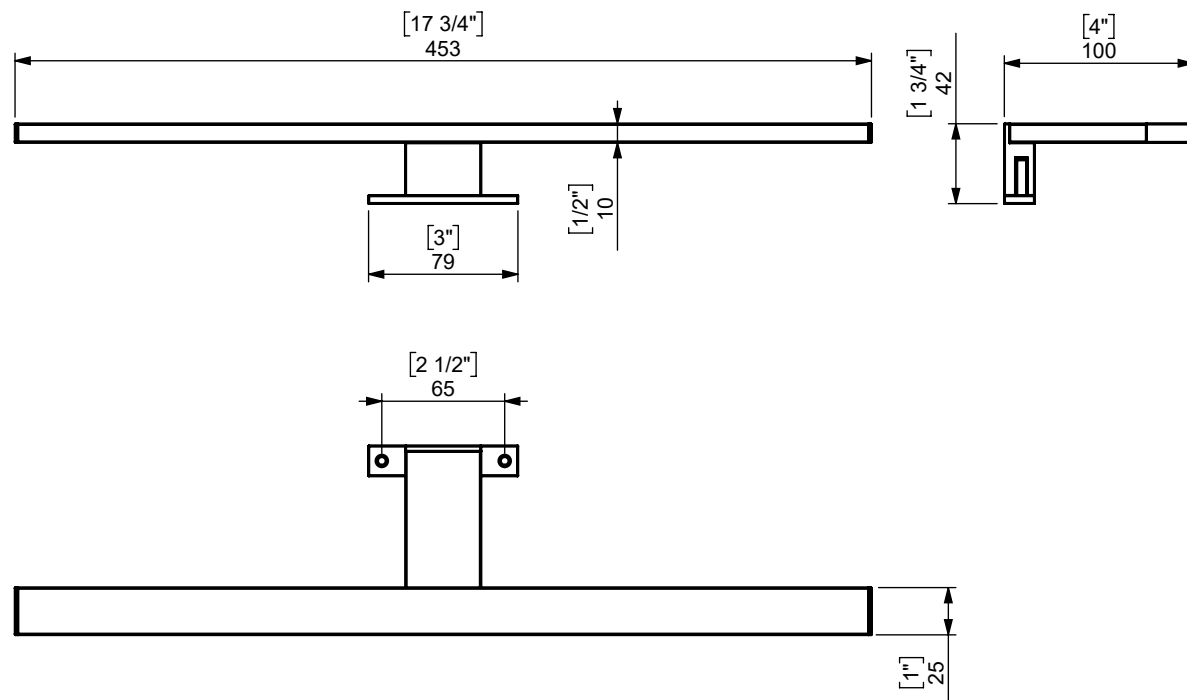

F13 SPOT LIGHT LED MIRROR / FOCO LED ESPEJO

To clip on mirror
Maximum thickness, 6mm.

To screw on the mirror.

espec_330

Peso / Weight / Poids : 0.55kg

Data / Datos / Données: 300mm, 7W, 600Lm, 6000°K.

Normas / Regulations / Normes: UNE-EN 60598-1