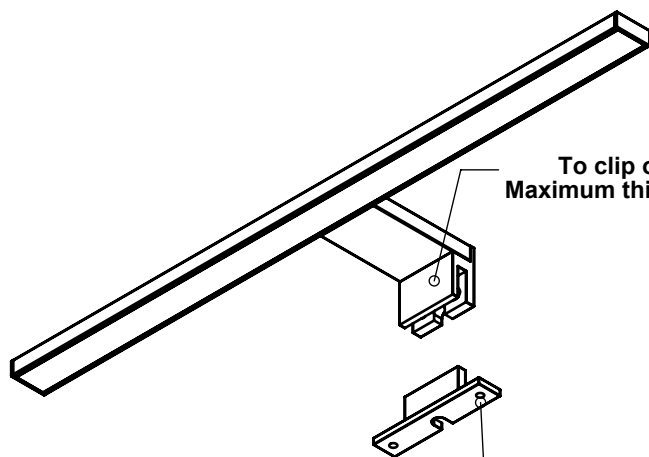

F13 SPOT LIGHT LED MIRROR / FOCO LED ESPEJO

To clip on mirror
Maximum thickness, 6mm.

To screw on the mirror.

espec_330

Peso / Weight / Poids : 0.55kg

Data / Datos / Données: 300mm, 7W, 600Lm, 6000°K.

Normas / Regulations / Normes: UNE-EN 60598-1