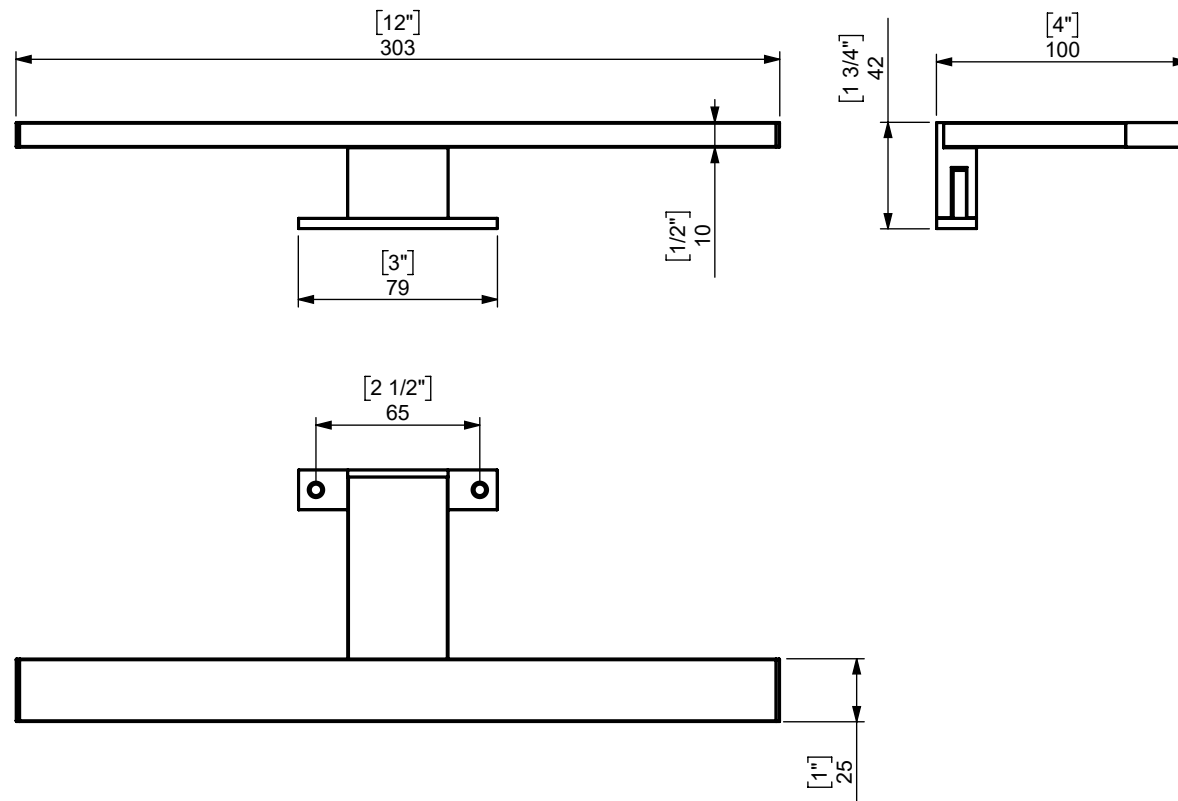

F18 SPOT LIGHT LED MIRROR / FOCO LED ESPEJO

To clip on mirror
Maximum thickness, 6mm.

To screw on the mirror.

espec_460

Peso / Weight / Poids : 0.355kg

Data / Datos / Données: 300mm, 5,5W, 400Lm, 6000°K.

Normas / Regulations / Normes: UNE-EN 60598-1