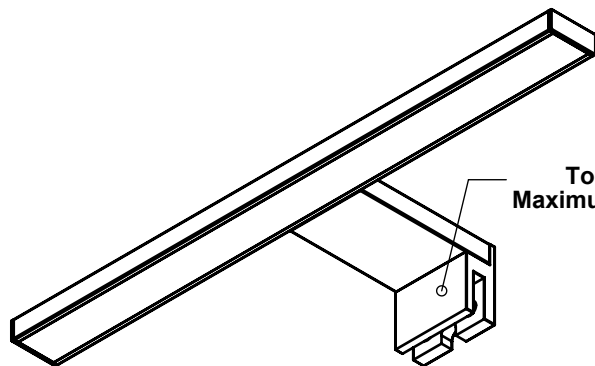

F18 SPOT LIGHT LED MIRROR / FOCO LED ESPEJO

To clip on mirror
Maximum thickness, 6mm.

To screw on the mirror.

espec_460

Peso / Weight / Poids : 0.355kg

Data / Datos / Données: 300mm, 5,5W, 400Lm, 6000°K.

Normas / Regulations / Normes: UNE-EN 60598-1