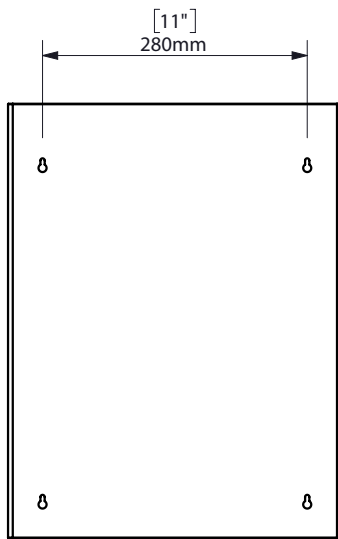

# CONTRACT

SQUARE OPEN BIN 25L

/ PAPELERA ABIERTA 25L

espec\_756

Imágenes no a escala / Draw not to scale / Echelle non respectée

Peso / Weight / Poids: 3.5 Kg

Data / Datos / Données: Open waste receptacle, 25L of capacity for standing on the floor or wall mounting / Steel cover 0,8mm, AISI 430 / Suitable for very high traffic facilities.