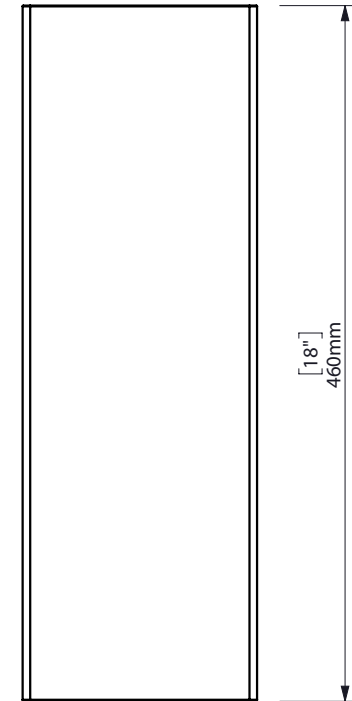

# CONTRACT

SQUARE OPEN BIN 25L

/ PAPELERA ABIERTA 25L

espec\_756

Imágenes no a escala / Draw not to scale / Echelle non respectée

Peso / Weight / Poids: 3.5 Kg

Data / Datos / Données: Open waste receptacle, 25L of capacity for standing on the floor or wall mounting / Steel cover 0,8mm, AISI 430 / Suitable for very high traffic facilities.