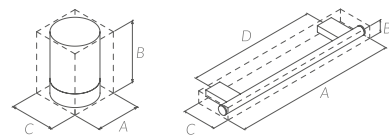

 **ADHESIVE BACKPLATE**
TRASERA ADHESIVA

SOLD SEPARATELY
SE VENDE SEPARADO

BRUSHED BRASS Ref. 195572 € 20,00
A: 45 mm. B: 70 mm. C: 4 mm.

SONIA BATH

Gun Metal

TOWEL BAR 350 MM. (14")
TOALLERO BARRA 350 MM.