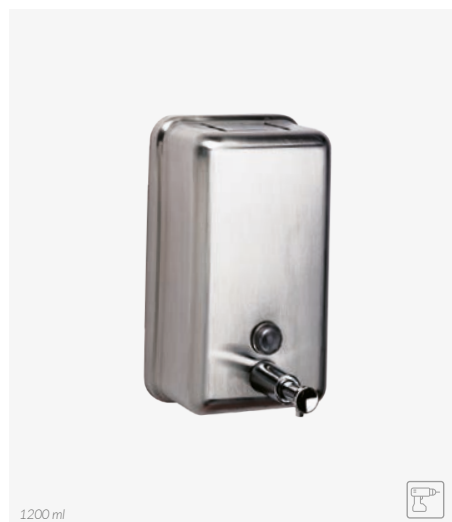

SOAP DISPENSER VERTICAL
DOSIFICADOR PARED VERTICAL

POL. ST. STEEL / INOX PULIDO Ref. 132706 € 95,00
SAT. ST. STEEL / INOX SATINADO Ref. 118113 € 90,00
A: 121 mm. B: 208 mm. C: 130 mm.