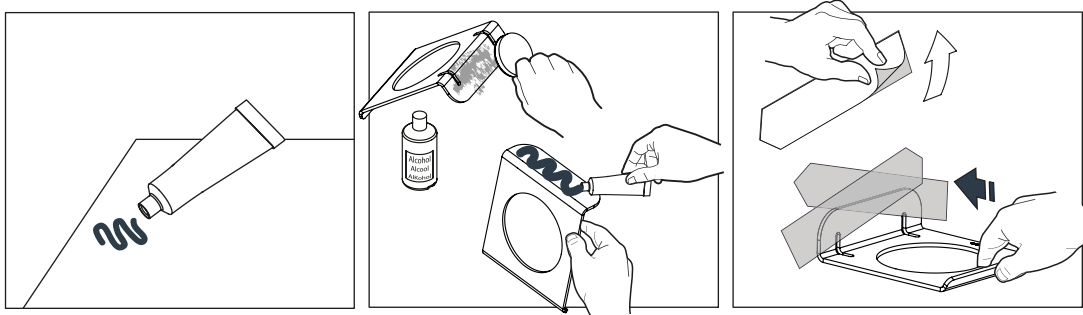

INSTALLATION / INSTALACIÓN

Installation with screws and drilling.
Instalación con tornillería y taladro.

Kit included
Kit incluido

Glue Bathfix:
Gel adhesivo Bathfix:

Kit included
Kit incluido

*Necessary 48 hours of drying until the pieces are installed.
*Necesario 48 horas de secado hasta colocar las piezas.