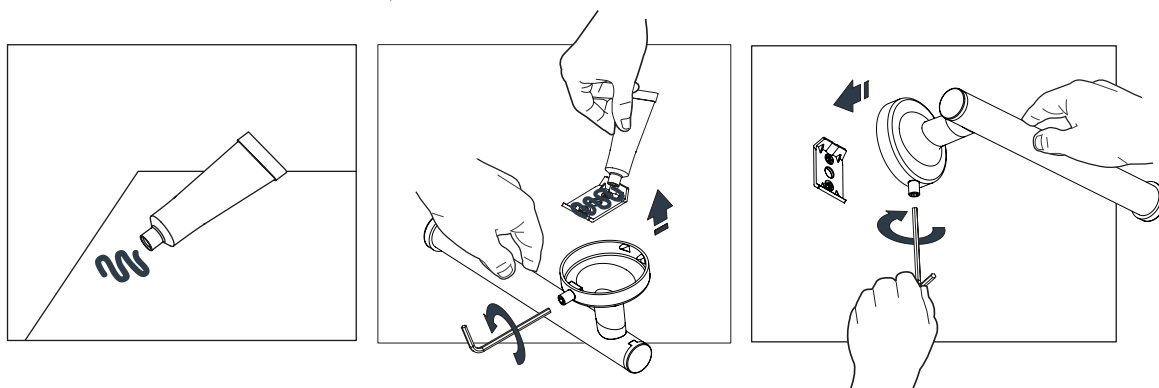

Installation with screws and drilling.
Instalación con tornillería y taladro.

Kit included
Kit incluido

Glue Bathfix:
Gel adhesivo Bathfix:

Kit included
Kit incluido

*Necessary 48 hours of drying until the pieces are installed.
*Necesario 48 horas de secado hasta colocar las piezas.