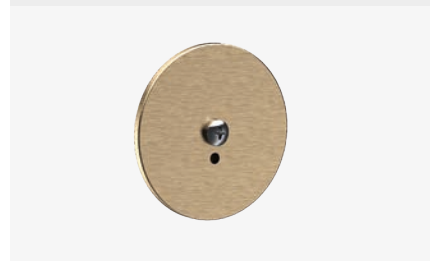

BRUSHED BRASS   Ref. 192847   € 20,00
A: 55 mm. C: 4 mm.

ROBE HOOK - ADHESIVE BACKPLATE
PERCHA - TRASERA ADHESIVA

SOLD SEPARATELY
SE VENDE SEPARADO