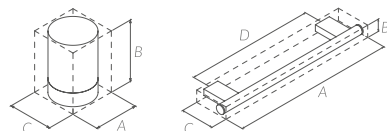

SONIA BATH

Black

HAIR STRAIGHTENER & HAIR DRYER HOLDER
SOPORTE PLANCHCHA & SECADOR

BLACK Ref. 185313 € 46,00
A: 240 mm. B: 38 mm. C: 131 mm. D: 200 mm.