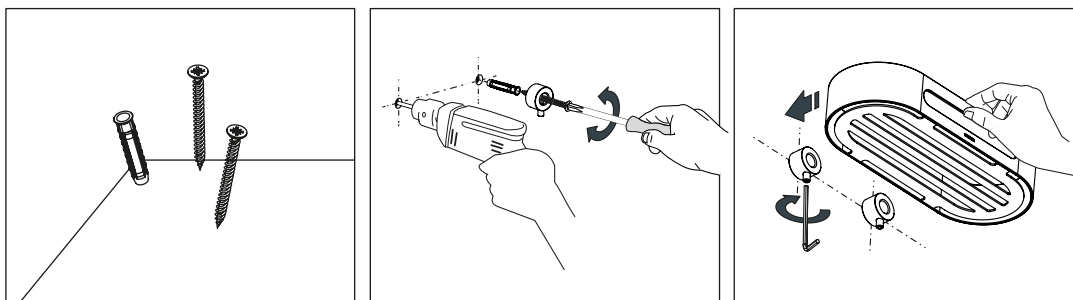

INSTALLATION / INSTALACIÓN

Installation with screws and drilling.
Instalación con tornillería y taladro.

Kit included
Kit incluido