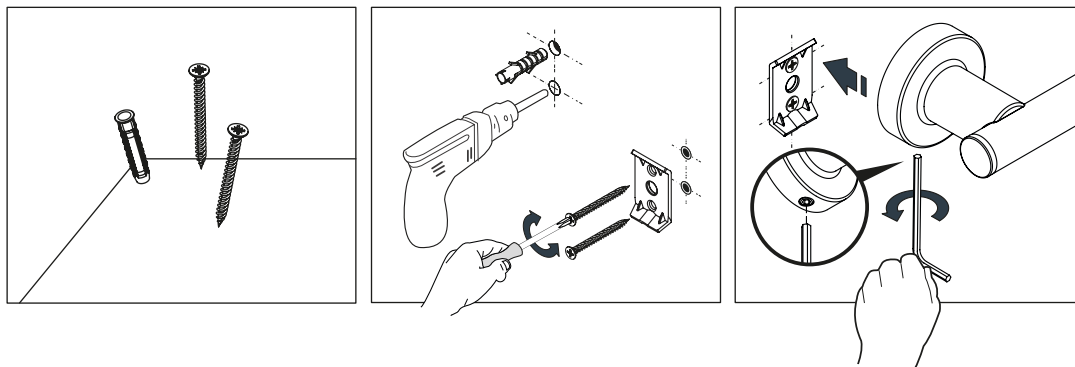

Installation with screws and drilling.
Instalación con tornillería y taladro.

Kit included
Kit incluido

Glue Bathfix:
Gel adhesivo Bathfix:

Kit included
Kit incluido

*Necessary 48 hours of drying until the pieces are installed.
*Necesario 48 horas de secado hasta colocar las piezas.