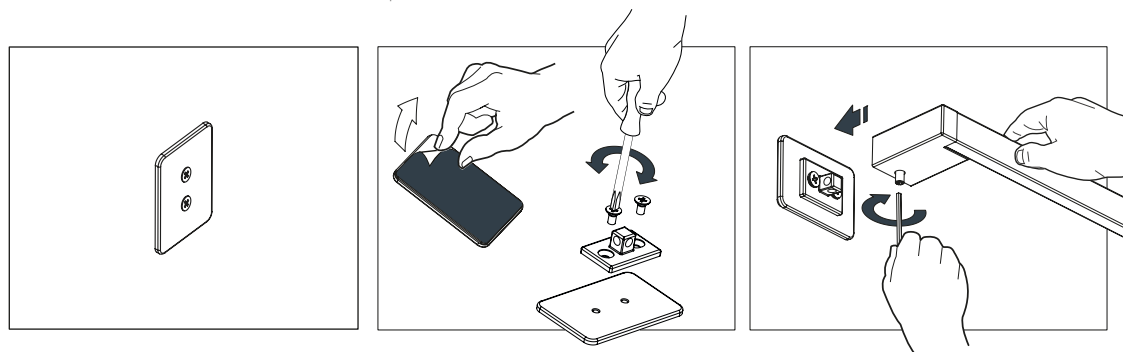

3M adhesive backplate:
Trasera adhesiva 3M:

Sold separately
Se vende por separado

*Necessary 24 hours of drying until the pieces are installed.
*Necesario 24 horas de secado hasta colocar las piezas.