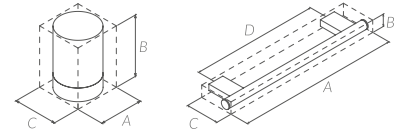

FINISHES / ACABADOS

Black Spot

White Linen

Dark Eighties

SONIA BATH

Black Sport

TOWEL BAR 300 MM. (12")
TOALLERO BARRA 300 MM.

BLACK SPORT Ref. 182435 € 50,00
A: 345 mm. B: 62 mm. C: 68 mm. D: 305 mm.