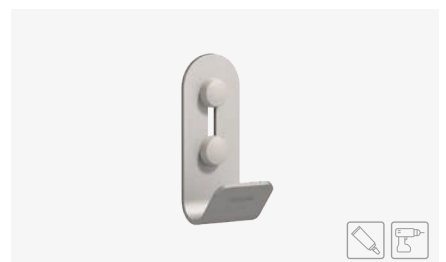

ROBE HOOK
PERCHA

ALUMINIUM STEEL Ref. 188857 € 25,00
A: 30 mm. B: 74 mm. C: 30 mm.