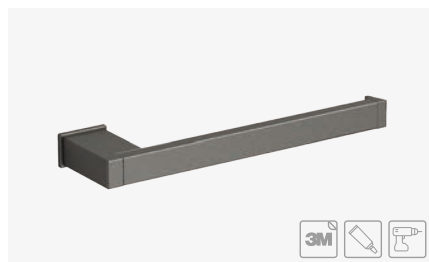

OPEN TOWEL RING 200 MM. (8")
TOALLERO ABIERTO 200 MM.

GUN METAL Ref. 195466 € 70,00
A: 232 mm. B: 24 mm. C: 61 mm.