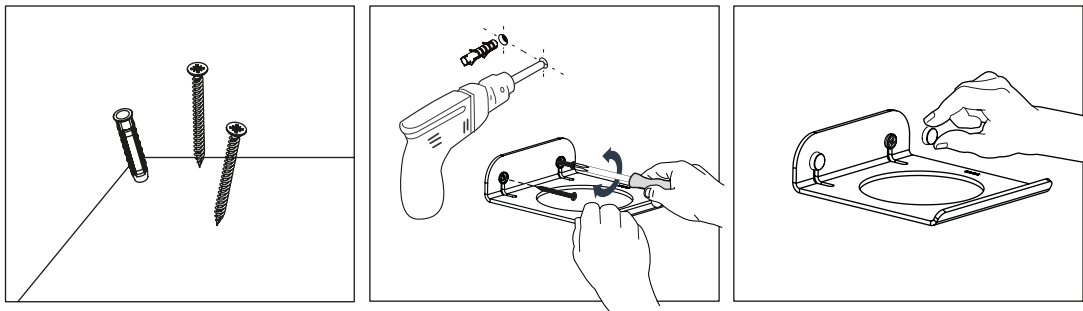

INSTALLATION / INSTALACIÓN

Installation with screws and drilling.
Instalación con tornillería y taladro.

Kit included
Kit incluido

Glue Bathfix:
Gel adhesivo Bathfix:

Kit included
Kit incluido

*Necessary 48 hours of drying until the pieces are installed.
*Necesario 48 horas de secado hasta colocar las piezas.