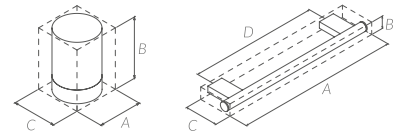

SONIA BATH

Black

TOWEL BAR
TOALLERO BARRA

A= 450 MM (18") - BLACK
A= 600 MM (24") - BLACK
B: 128 mm. C: 82 mm.

Ref. 185221 € 58,00
Ref. 185238 € 73,00