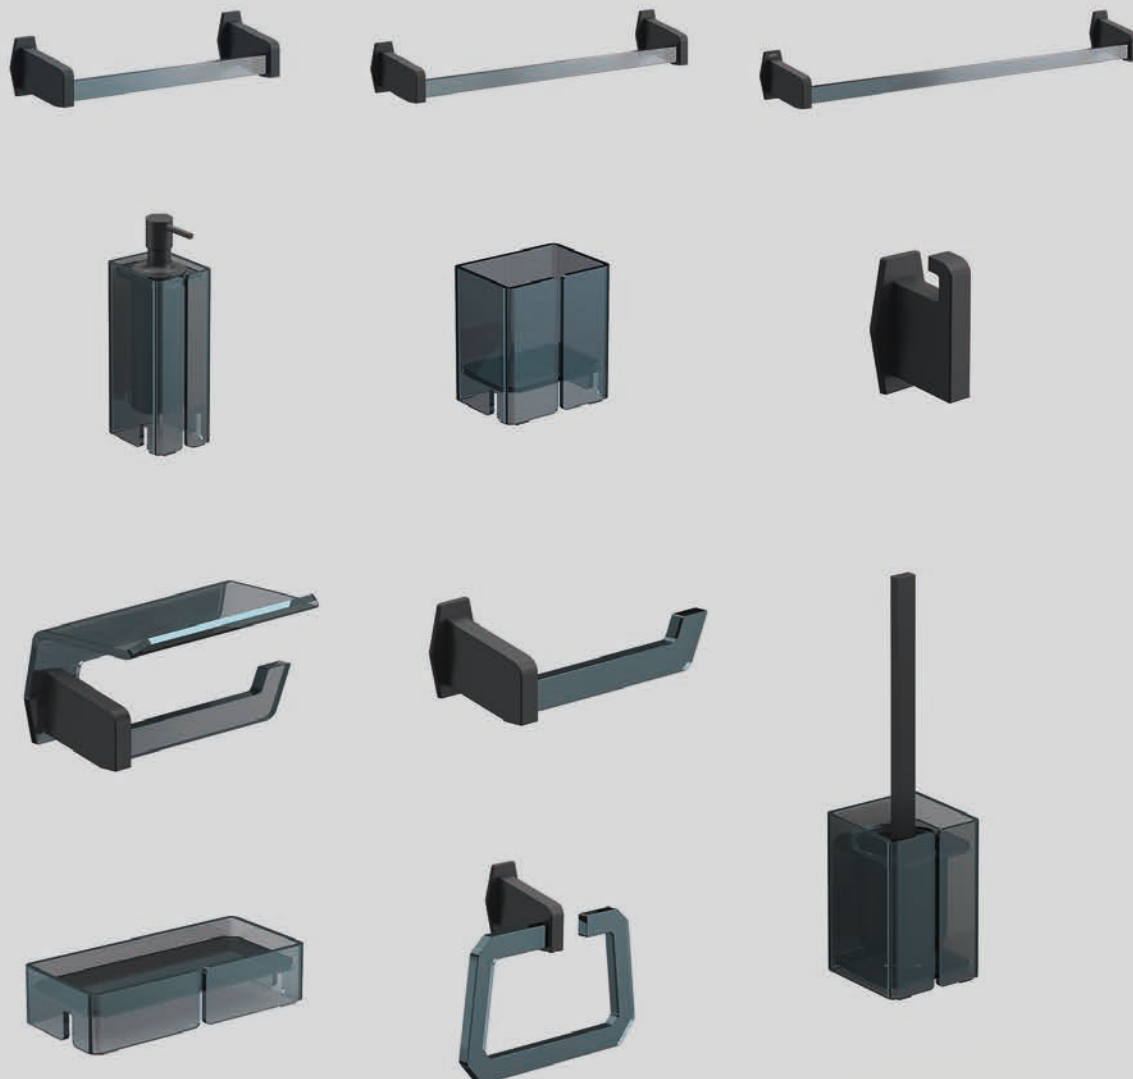

PRODUCT RANGE / MAPA DE PRODUCTO

FINISHES / ACABADOS