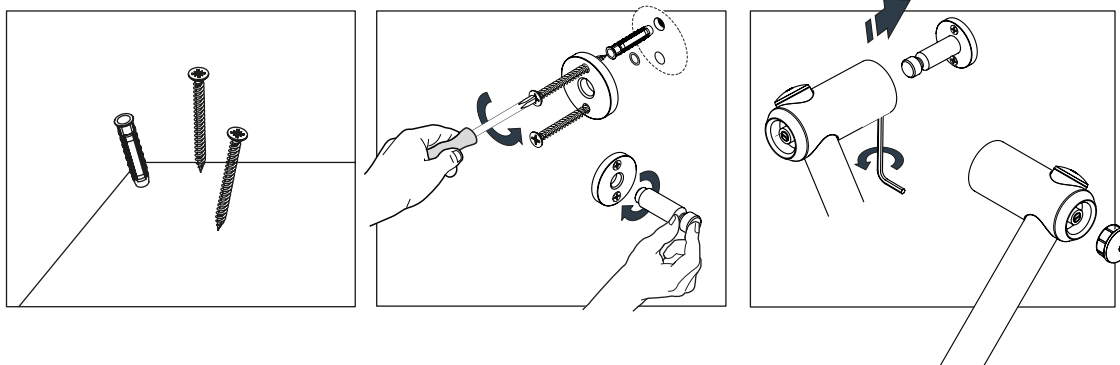

Grab Bar Angular 400x300mm
Ref. 194537

Toilet Roll Holder & Shelf
Ref. 196166

INSTALLATION / INSTALACIÓN

Installation with screws and drilling.
Instalación con tornillería y taladro.

Kit included
Kit incluido