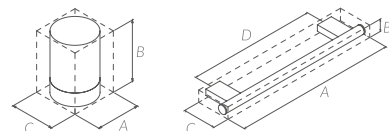

SONIA BATH

Chrome · Black

TOWEL BAR 350 MM. (14")
TOALLERO BARRA 350 MM.

CHROME Ref. 194100 € 20,00
BLACK Ref. 194094 € 21,00
A: 350 mm. B: 50 mm. C: 65 mm. D: 302 mm.