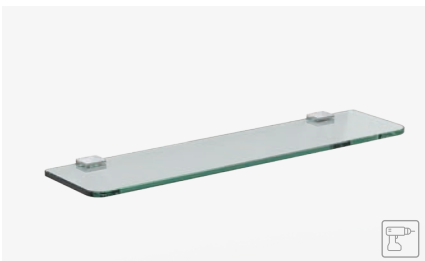

GLASS SHELF STD 500 MM. (20")
REPISA STD 500

CHROME	Ref. 098248	€ 42,00
WHITE	Ref. 185900	€ 43,00
BLACK	Ref. 185894	€ 43,00

A: 500mm B:19mm C:125mm D:370mm