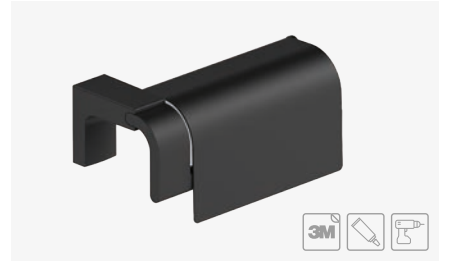

TOILET ROLL HOLDER
PORTARROLLOS

BLACK/NEGRO Ref. 172948 € 59,00
A: 156 mm. B: 75 mm. C: 77 mm.