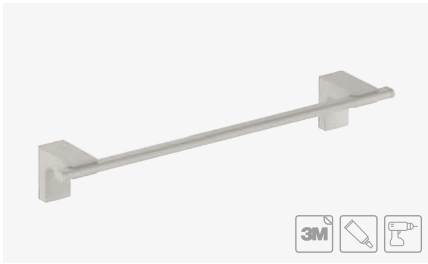

ADHESIVE BACKPLATE
Sold separately

BATHFIX GLUE FIX KIT
Kit included

CLASSIC DRILL KIT
Kit included

TOWEL BAR 350 MM. (14")
TOALLERO BARRA 350 MM.

GREY SILK Ref. 195077 € 47,00
A: 356 mm. B: 50 mm. C: 60 mm. D: 302 mm.