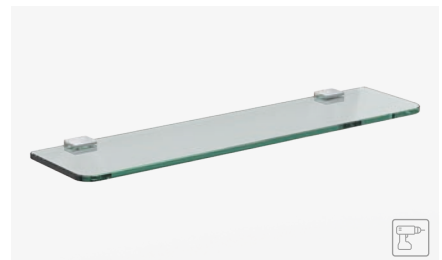

GLASS SHELF STD 500 MM. (20")
REPISA CRISTAL STD 500 MM.

CHROME	Ref. 098248	€ 41,00
WHITE	Ref. 185900	€ 42,00
BLACK	Ref. 185894	€ 42,00
A: 500 mm. B: 19 mm. C: 125 mm. D: 370 mm.