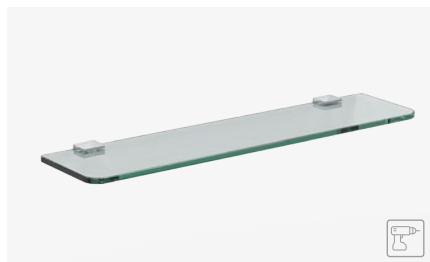

CHROME	Ref. 131709	€ 58,00
GOLD	Ref. 138371	€ 75,00

A: 217 mm. B: 137 mm. C: 69 mm.

ROBE HOOK
PERCHA

CHROME	Ref. 131679	€ 18,00
GOLD	Ref. 138364	€ 26,00

A: 46 mm. B: 74 mm. C: 44 mm.

GLASS SHELF STD 500 MM. (20")
REPISA CRISTAL STD 500 MM.