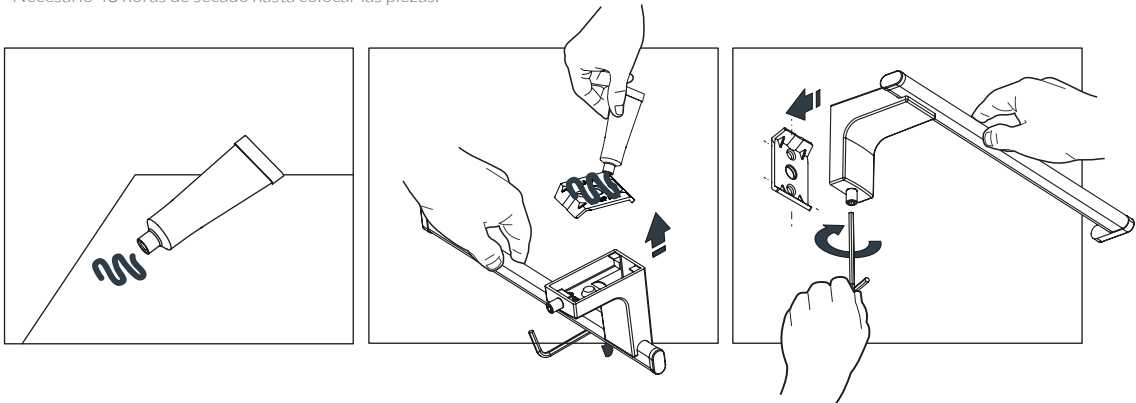

Glue Bathfix:
Gel adhesivo Bathfix:

Kit included
Kit incluido

*Necessary 48 hours of drying until the pieces are installed.
*Necesario 48 horas de secado hasta colocar las piezas.