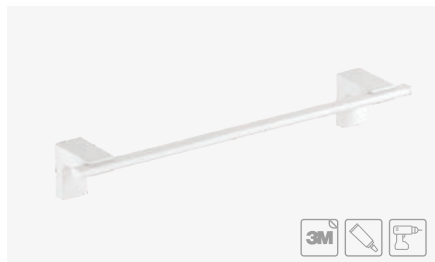

SONIA BATH

White

TOWEL BAR 350 MM. (14")
TOALLERO BARRA 350 MM.

WHITE Ref. 195084 € 47,00
A: 356 mm. B: 50 mm. C: 60 mm. D: 302 mm.