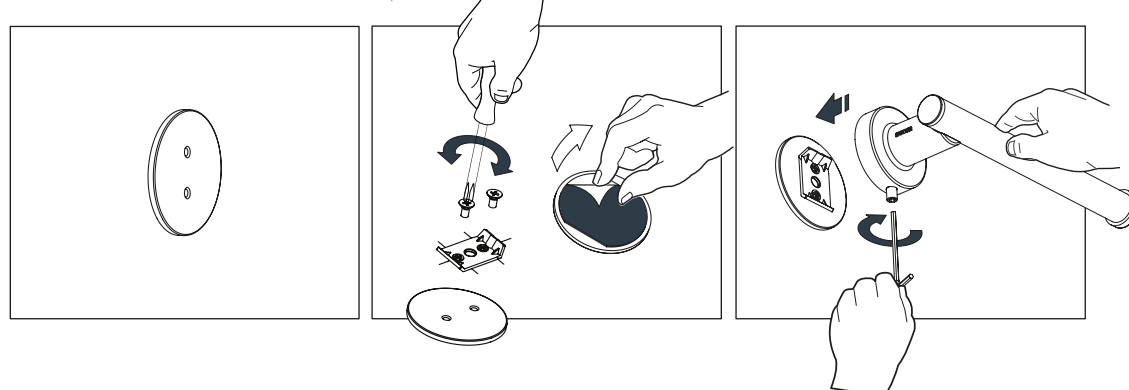

3M adhesive backplate:
Trasera adhesiva 3M:

Sold separately
Se vende por separado

*Necessary 24 hours of drying until the pieces are installed.
*Necesario 24 horas de secado hasta colocar las piezas.