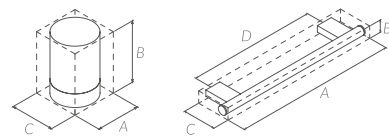

SONIA BATH

Chrome

TOWEL BAR 350 MM. (14")
TOALLERO BARRA 350 MM.

CHROME Ref. 113477 € 46,00
A: 356 mm. B: 50 mm. C: 60 mm. D: 302 mm.