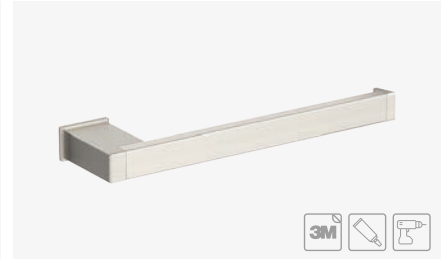

TOWEL BAR 350 MM. (14")
TOALLERO BARRA 350 MM.

BRUSHED NICKEL Ref. 187942 € 78,00
A: 345 mm. B: 24 mm. C: 61 mm. D: 308

TOWEL BAR 500 MM. (20")
TOALLERO BARRA 500 MM.

BRUSHED NICKEL Ref. 174331 € 91,00
A: 497 mm. B: 24 mm. C: 61 mm. D: 460