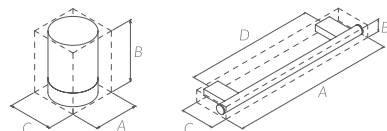

SONIA BATH

Alum. Steel · White · Black

FLAMA