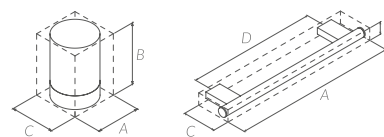

SONIA BATH

Brushed Gold

TOWEL BAR 350 MM. (14")
TOALLERO BARRA 350 MM.

BRUSHED GOLD Ref. 182046 € 145,00
A: 345 mm. B: 24 mm. C: 61 mm. D: 308