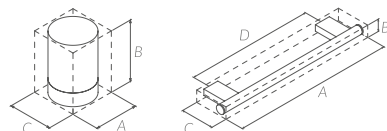

SONIA BATH

Chrome · White · Black