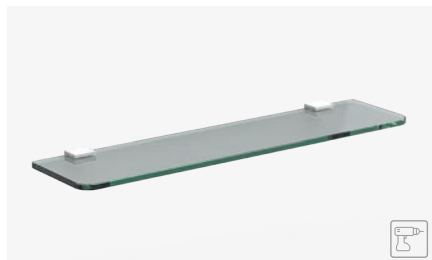

GLASS SHELF STD 500 MM. (20")
REPISA STD 500 MM.

WHITE Ref. 185900 € 42,00
A: 500 mm. B: 19 mm. C: 125 mm. D: 370 mm.