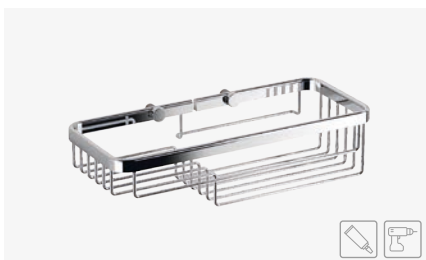

COMBINED SHOWER BASKET
JABONERA DUCHA COMBO

CHROME Ref. 189793 € 65,00
BLACK Ref. 189878 € 78,00
A: 270 mm. B: 71 mm. C: 120 mm.