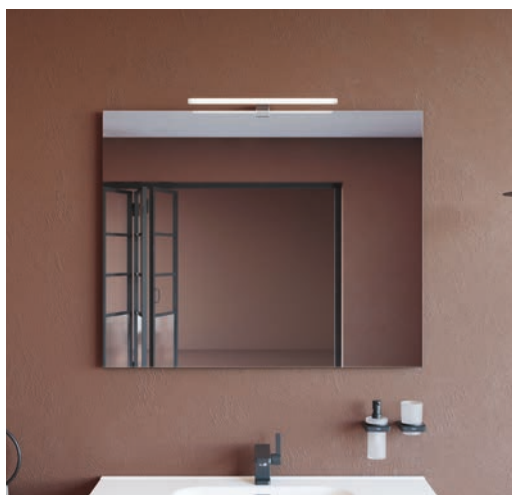

- Back LED light.
- 4mm beveled glass mirror.
- Horizontal and vertical fixation system.
- Luz LED retroiluminado.
- Luna biselada de 4 mm.
- Sistema de colocación horizontal y vertical.

A++
ZONE 2
IP44
LED
5500°K