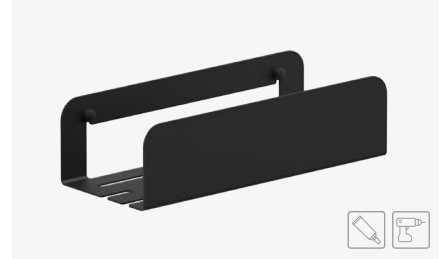

DEEP SHOWER SHELF
REPISA PROFUNDA DUCHA

BLACK	Ref. 185474	€ 62,00
WHITE	Ref. 185092	€ 62,00
ALUMINIUM STEEL	Ref. 185740	€ 76,00

A: 300 mm. B: 82 mm. C: 124 mm. D: 236 mm.