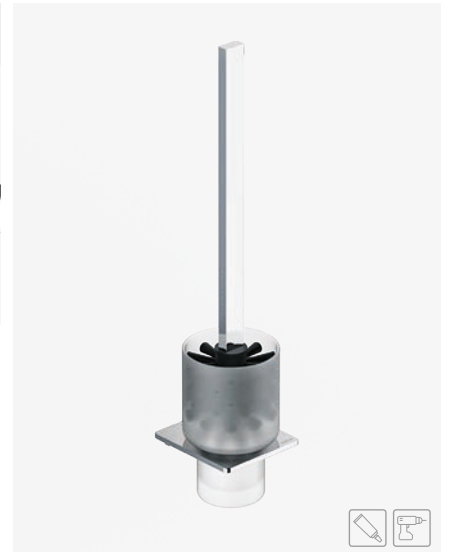

WC BRUSH SET
ESCOBILLERO

CHROME	Ref. 166855	€ 50,00
WHITE	Ref. 172535	€ 49,00
BLACK	Ref. 169979	€ 49,00

A: 85 mm. B: 415 mm. C: 95 mm.