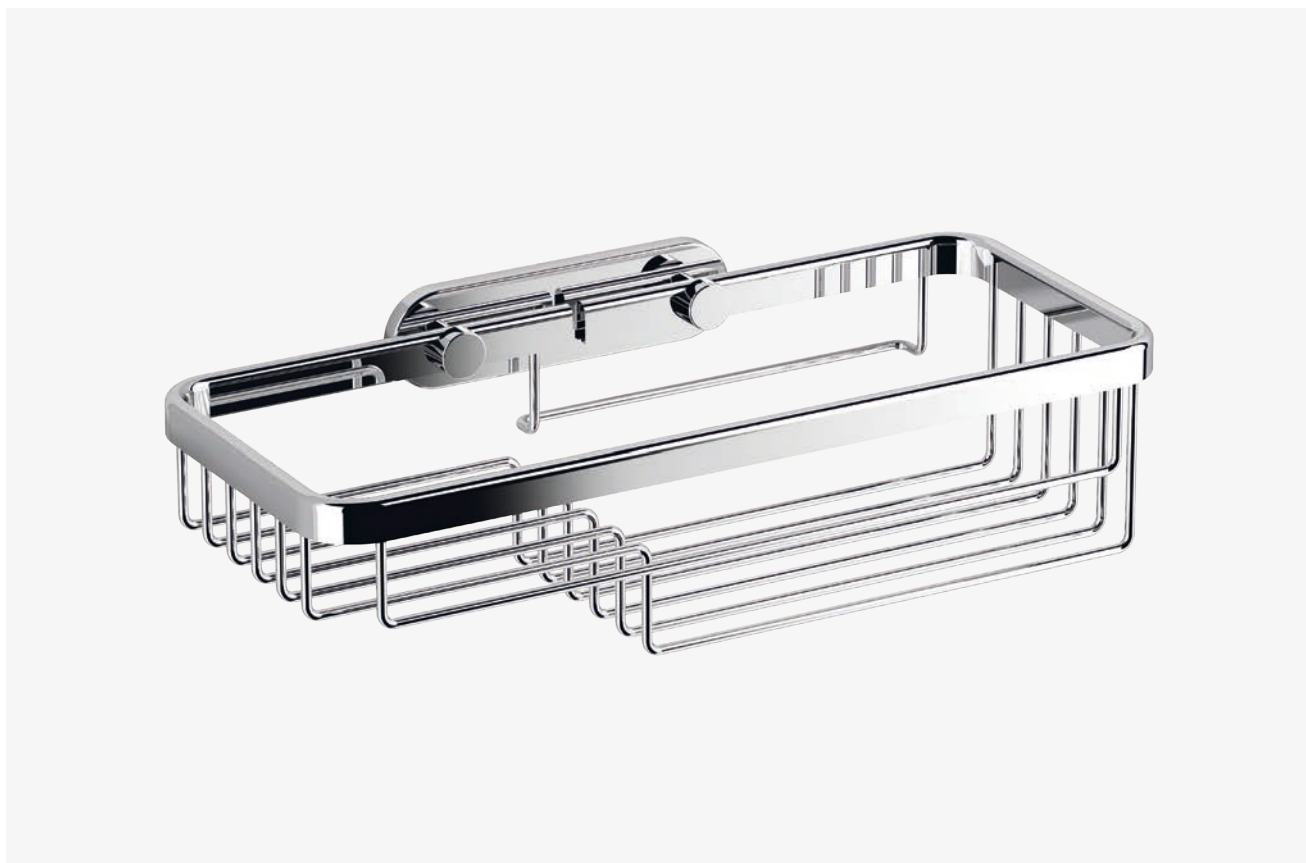

CHROME Ref. 189755 € 44,00
BLACK Ref. 189830 € 50,00
A: 176 mm. B: 35 mm. C: 120 mm.