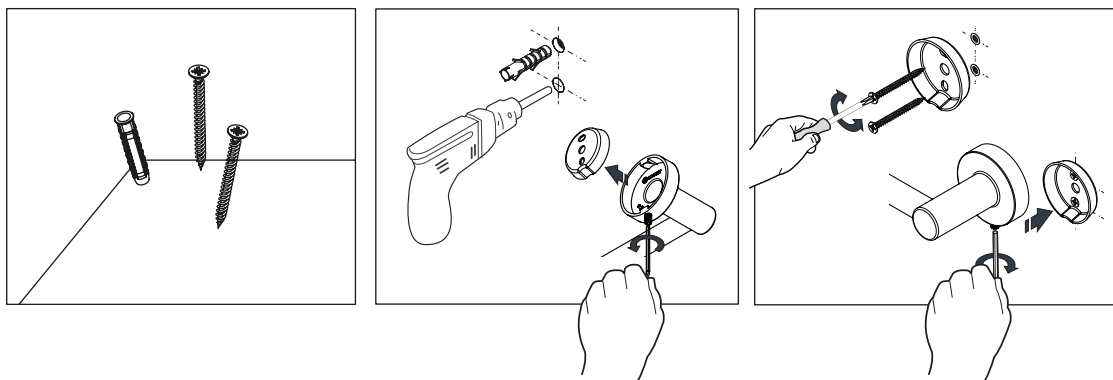

Towel Bar 450MM
Ref. 194131

Towel Ring
Ref. 185153

INSTALLATION / INSTALACIÓN

Installation with screws and drilling.
Instalación con tornillería y taladro.

Kit included
Kit incluido

PRODUCT RANGE / MAPA DE PRODUCTO