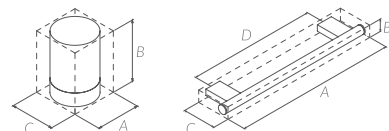

SOAP DISPENSERS
DISPENSADORES DE JABÓN

SOAP DISPENSER W/MTD TECNO
DOSIFICADOR MURAL TECNO

CHROME Ref. 126811 € 70,00
BLACK Ref. 185122 € 85,00
A: 50mm. B: 165 mm. C: 94 mm.

** Suitable with adhesive backplate ref. 154173
Compatible con trasera adhesiva ref. 154173

SOAP DISPENSER PUMP&DEPOSIT
BOMBA DOSIFICADOR EMPOTRADO
+ BOTELLA

CHROME Ref. 090594 € 36,00
A: 64 mm. B: 290 mm. C: 120 mm.

Installation diameter needed $\phi 30 - \phi 35$.
Max counter top thickness 30mm. 450 ml Capacity.

El diámetro de instalación es de $\phi 30$ a $\phi 35$. Espesor
máximo de encimera 30 mm. Capacidad 450 ml.

SOAP DISPENSER
DOSIFICADOR PARED

BLACK Ref. 174997 € 175,00
SAT. ST. STEEL / INOX SATINADO Ref. 174980 € 138,00
A: 64 mm. B: 290 mm. C: 120 mm.

SOAP DISPENSER VERTICAL
DOSIFICADOR PARED VERTICAL

POL. ST. STEEL / INOX PULIDO Ref. 132706 € 95,00
SAT. ST. STEEL / INOX SATINADO Ref. 118113 € 90,00
A: 121 mm. B: 208 mm. C: 130 mm.

SOAP DISPENSER HORIZONTAL
DOSIFICADOR PARED HORIZONTAL

POL. ST. STEEL / INOX PULIDO Ref. 090488 € 102,00
A: 208 mm. B: 121 mm. C: 130 mm.

AUTOMATIC SOAP DISPENSER
DOSIFICADOR PARED AUTOMÁTICO

SAT. ST. STEEL / INOX SATINADO Ref. 175000 € 188,00
A: 130 mm. B: 365 mm. C: 130 mm.