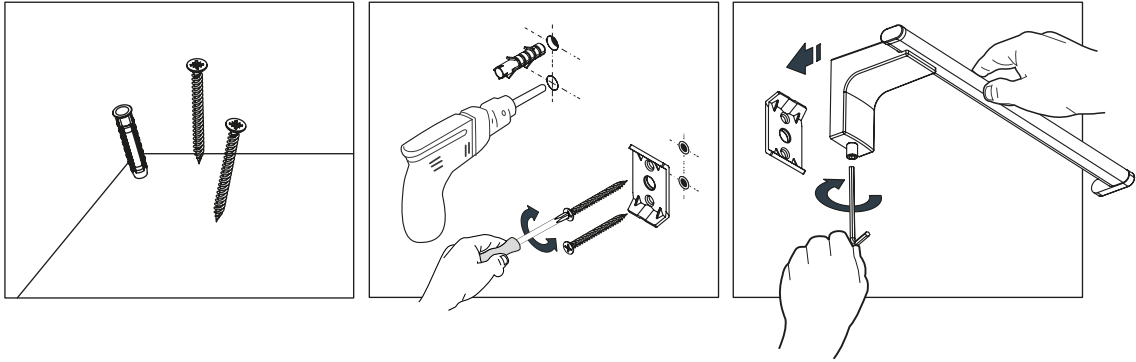

INSTALLATION / INSTALACIÓN

Installation with screws and drilling.
Instalación con tornillería y taladro.

Kit included
Kit incluido