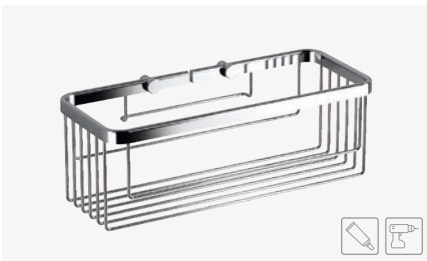

SQUARE SHOWER BASKET
JABONERA DUCHA RECTANGULAR

CHROME Ref. 189786 € 68,00
BLACK Ref. 189861 € 82,00
A: 270 mm. B: 97 mm. C: 120,5 mm.