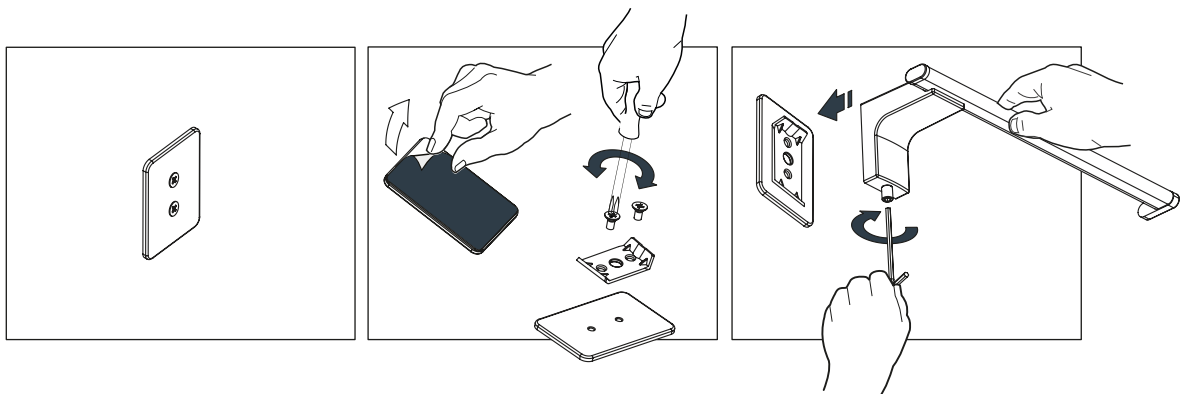

3M adhesive backplate:
Trasera adhesiva 3M:

Sold separately
Se vende por separado

*Necessary 24 hours of drying until the pieces are installed.
*Necesario 24 horas de secado hasta colocar las piezas.