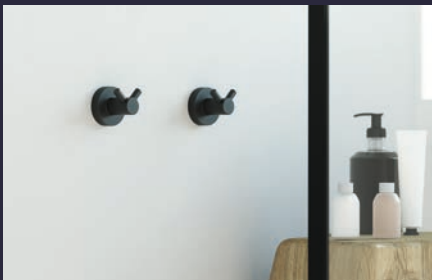

PAG. 08

PAG. 10

ASTRAL

PAG. 148