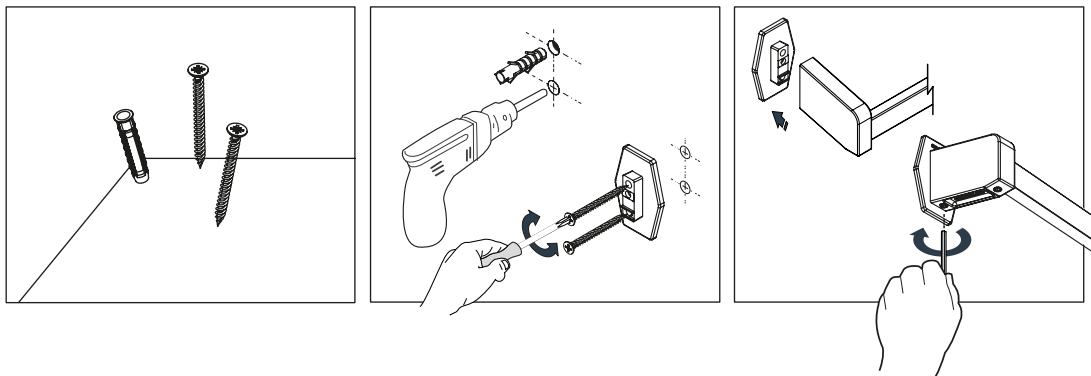

Glue Bathfix:
Gel adhesivo Bathfix:

Kit included
Kit incluido

*Necessary 48 hours of drying until the pieces are installed.
*Necesario 48 horas de secado hasta colocar las piezas.

PRODUCT RANGE / MAPA DE PRODUCTO