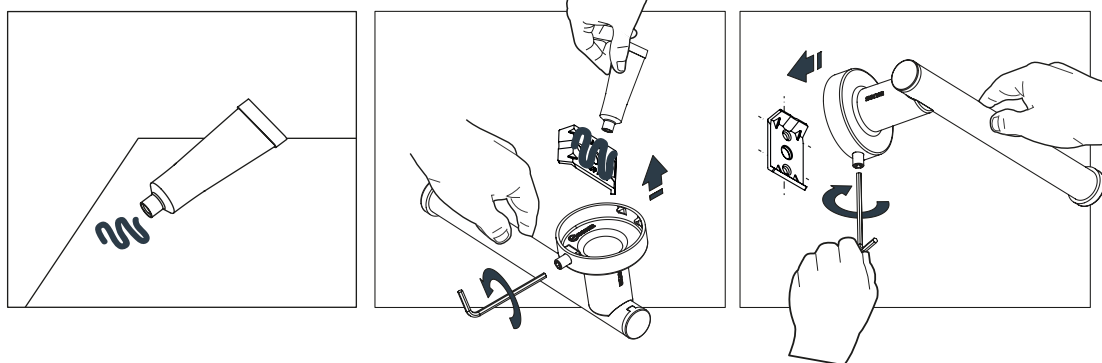

Installation with screws and drilling.
Instalación con tornillería y taladro.

Kit included
Kit incluido

Glue Bathfix:
Gel adhesivo Bathfix:

Kit included
Kit incluido

*Necessary 48 hours of drying until the pieces are installed.
*Necesario 48 horas de secado hasta colocar las piezas.