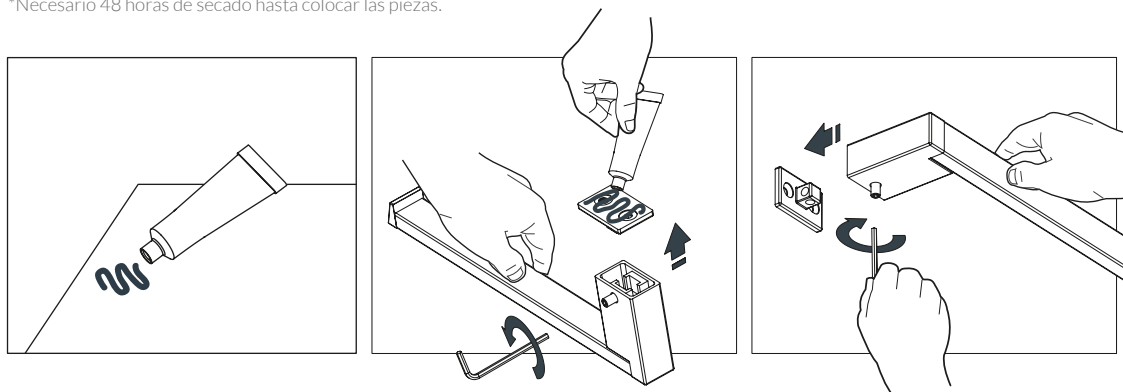

Glue Bathfix:
Gel adhesivo Bathfix:

Kit included
Kit incluido

*Necessary 48 hours of drying until the pieces are installed.
*Necesario 48 horas de secado hasta colocar las piezas.