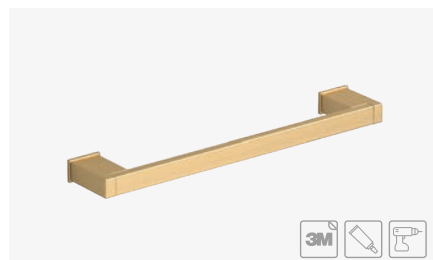

SONIA BATH

Brushed Gold

TOWEL BAR 350 MM. (14")
TOALLERO BARRA 350 MM.

BRUSHED GOLD Ref. 182046 € 145,00
A: 345 mm. B: 24 mm. C: 61 mm. D: 308