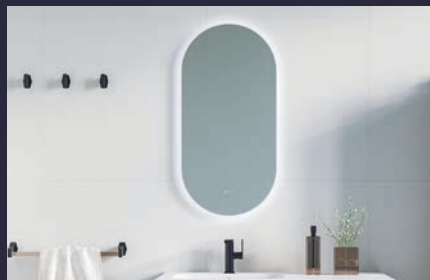

MIRRORS/ESPEJOS

PAG. 234