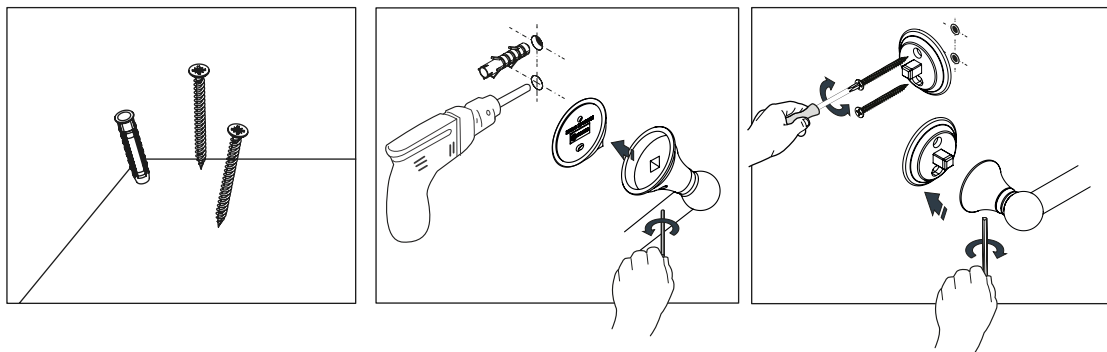

CHROME

Tumbler Holder
Ref. 107490

Soap Dish
Ref. 107544

Towel Ring
Ref. 107445

Robe Hook
Ref. 107391

INSTALLATION / INSTALACIÓN

Installation with screws and drilling.
Instalación con tornillería y taladro.

Kit included
Kit incluido