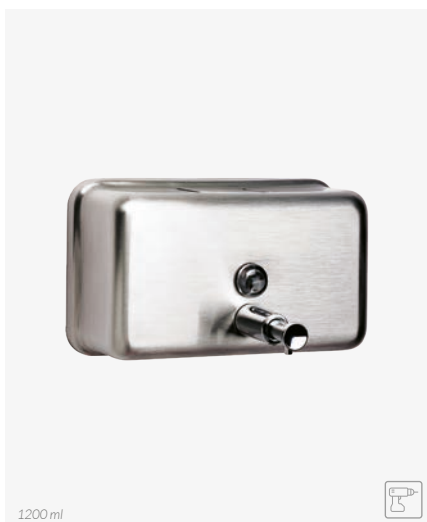

SOAP DISPENSER HORIZONTAL
DOSIFICADOR PARED HORIZONTAL

POL. ST. STEEL / INOX PULIDO Ref. 090488 € 102,00
A: 208 mm. B: 121 mm. C: 130 mm.