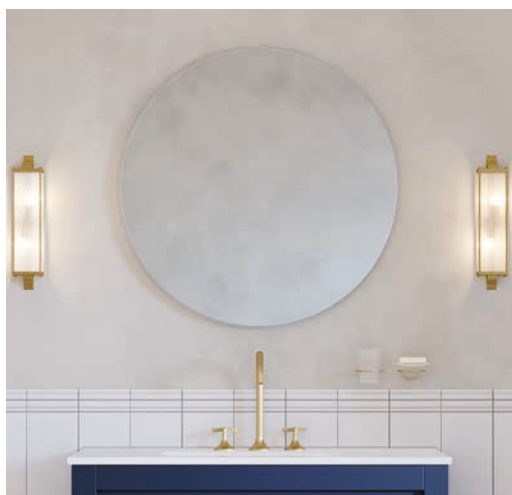

BASIC

AØ(cm)	C (cm)	Ref.	€
60	3	184835	81,00
80	3	184842	108,00

- 4mm polished edge glass.
- Luna canto pulido 4 mm.

ÉPOQUE

A (cm)	B (cm)	C (cm)	Watt	LM	Ref.	€
81	81	3	2400	2400	184729	390,00

- Front LED light.
- 4mm beveled glass mirror.
- Luz LED frontal.
- Luna biselada de 4 mm.