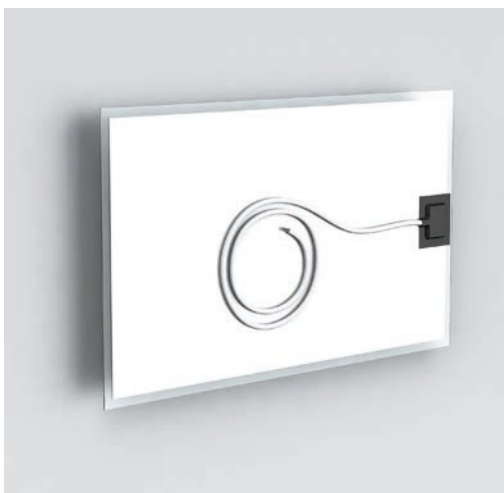

ALUMINIUM LIGHT

A (cm)	B (cm)	C (cm)	Watt	LM	Ref.	Finish	€
80	60	2,8	25	2112	161126	ALU	367,00
80	60	2,8	25	2112	189946	BLACK	373,00
100	80	2,8	33	1756	161133	ALU	454,00
100	80	2,8	33	1756	189953	BLACK	459,00
120	80	2,8	37	3072	168248	ALU	486,00
120	80	2,8	37	3072	189960	BLACK	490,00

- Front LED light.
- Glass mirror with pvc aluminum frame.
- Horizontal and vertical fixation system.
- Luz LED frontal.
- Luna con marco pvc de aluminio.
- Sistema de colocación horizontal y vertical.

5500°K

BACK LIGHT

A (cm)	B (cm)	C (cm)	Watt	LM	Ref.	€
80	60	2,5	25	2112	161140	335,00
100	80	2,5	33	1756	161157	400,00

- Back LED light.
- 4mm beveled glass mirror.
- Horizontal and vertical fixation system.
- Luz LED retroiluminado.
- Luna biselada de 4 mm.
- Sistema de colocación horizontal y vertical.

5500°K

DEMISTER KIT

A (cm)	B (cm)	C (cm)	Ref.	€
50	30	0,6	161980	59,00