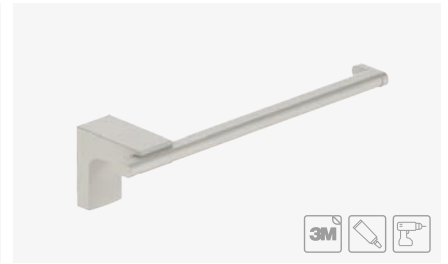

ADHESIVE BACKPLATE
Sold separately

BATHFIX GLUE FIX KIT
Kit included

CLASSIC DRILL KIT
Kit included

TOWEL BAR 350 MM. (14")
TOALLERO BARRA 350 MM.

GREY SILK Ref. 195077 € 47,00
A: 356 mm. B: 50 mm. C: 60 mm. D: 302 mm.

TOWEL BAR 500 MM. (20")
TOALLERO BARRA 500 MM.

GREY SILK Ref. 195107 € 53,00
A: 510 mm. B: 50 mm. C: 64 mm. D: 460 mm.

OPEN TOWEL RING 200 MM. (8")
TOALLERO ABIERTO 200 MM.

GREY SILK Ref. 195251 € 36,00
A: 208 mm. B: 50 mm. C: 60 mm.