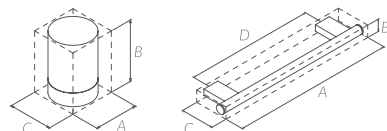

TECNO PROJECT HANDLE 300 MM. (12'') + PULL SHOWER DOOR TECNO-PROJECT ASA 300 MM. + PERCHA (MAMPARA)

A = 300 mm. CHROME	Ref. 152940	€ 84,00
A = 400 mm. CHROME	Ref. 154524	€ 88,00
A = 500 mm. CHROME	Ref. 125166	€ 92,00
B: 20 mm. C: 146 mm. D: 200 mm.