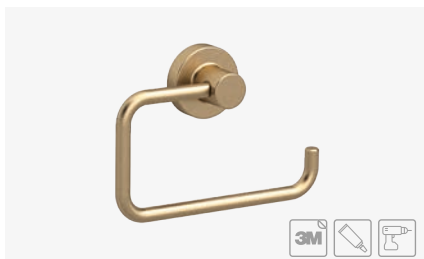

BRUSHED GOLD Ref. 183685 € 22,00
A: 55 mm. C: 4 mm.

 **ADHESIVE BACKPLATE**
Sold separately
  **BATHFIX GLUE FIX KIT**
Kit included
  **CLASSIC DRILL KIT**
Kit included

TOWEL BAR 300 MM. (12")
TOALLERO BARRA 300 MM.

BRUSHED BRASS Ref. 194926 € 90,00
A: 330 mm. B: 50 mm. C: 64 mm. D: 280 mm.

TOWEL BAR 500 MM. (20")
TOALLERO BARRA 500 MM.

BRUSHED BRASS Ref. 194933 € 98,00
A: 510 mm. B: 50 mm. C: 64 mm. D: 460 mm.

ROBE HOOK Ø25
PERCHA Ø25

BRUSHED BRASS Ref. 194957 € 19,00
A: 25 mm. B: 25 mm. C: 34 mm.

TOILET ROLL HOLDER
PORTARROLLOS CON TAPA

BRUSHED BRASS Ref. 194964 € 60,00
A: 136 mm. B: 114 mm. C: 62 mm.

OPEN TOWEL RING 160 MM.
TOALLERO ABIERTO 160 MM.