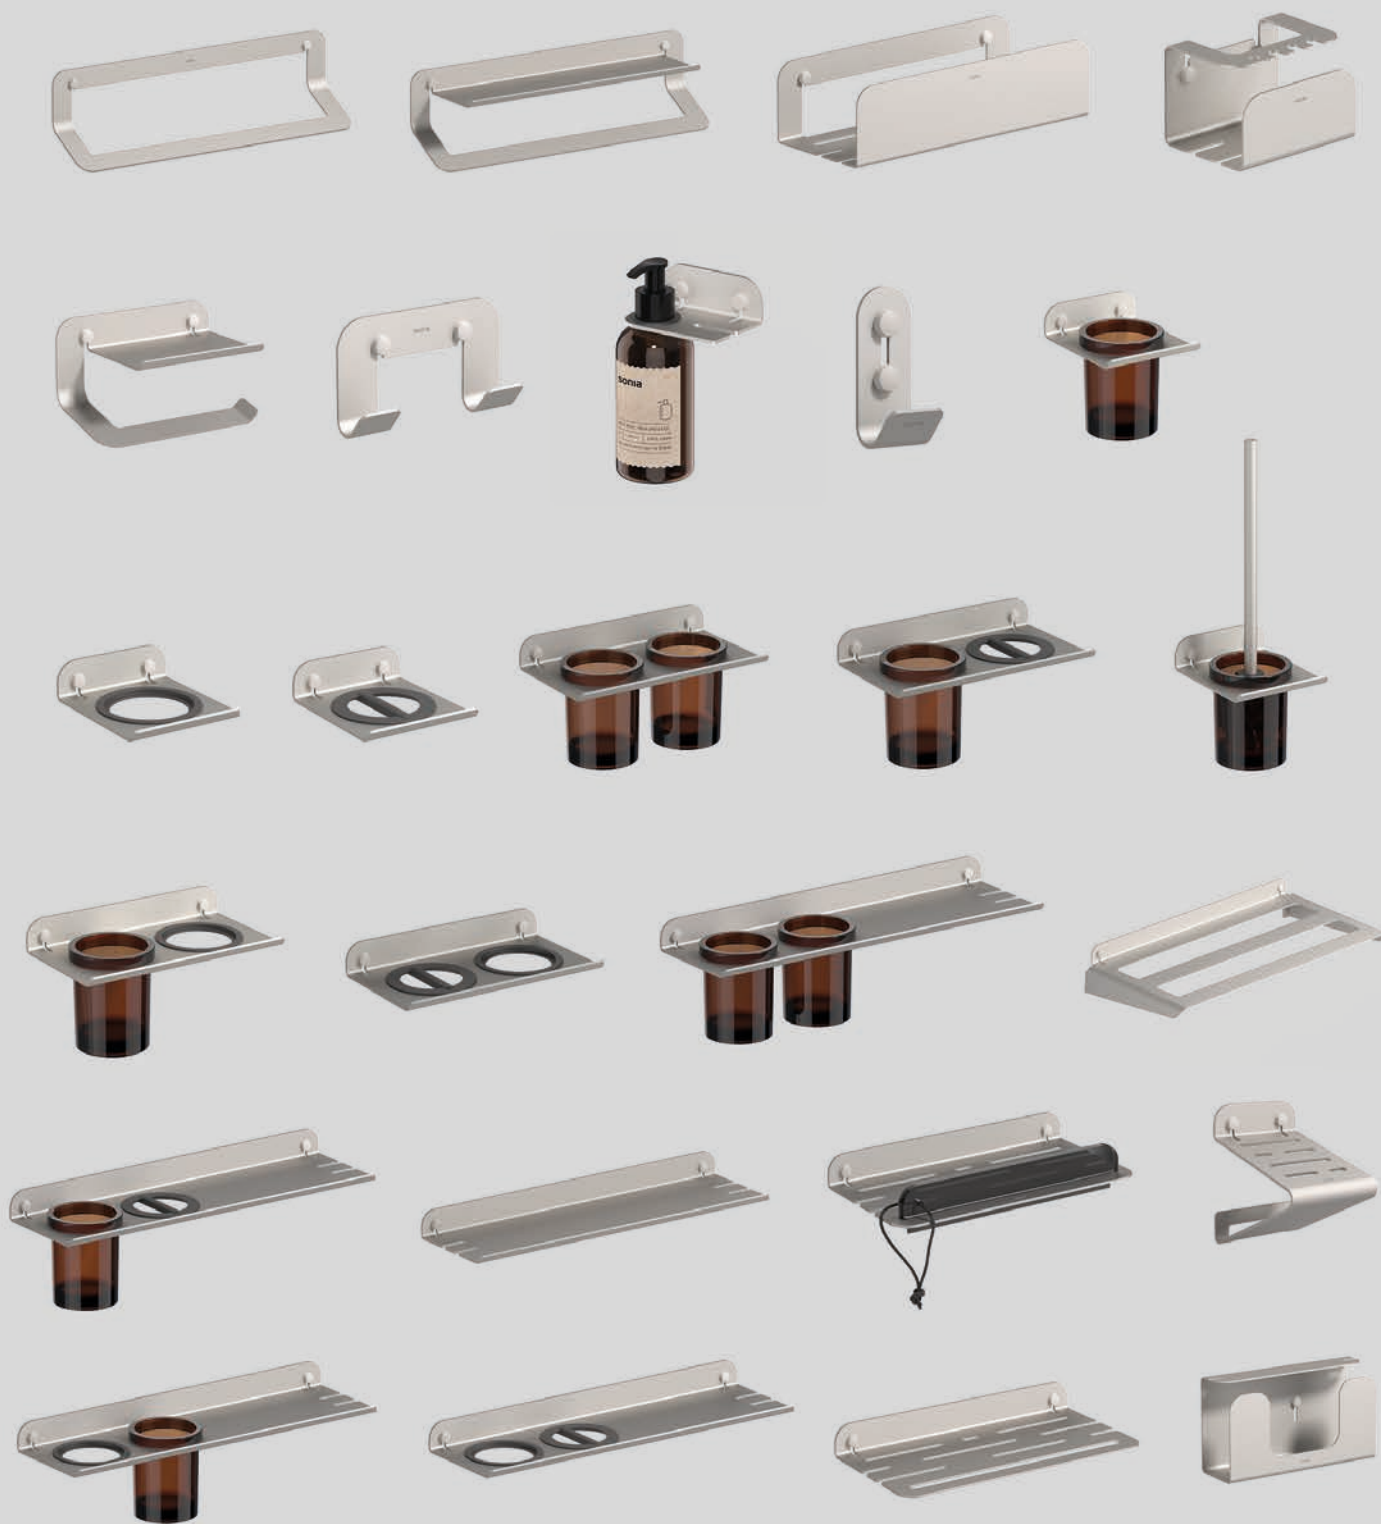

PRODUCT RANGE / MAPA DE PRODUCTO

FINISHES / ACABADOS

Al. Steel
Al. Steel

White
Blanco

Black
Negro