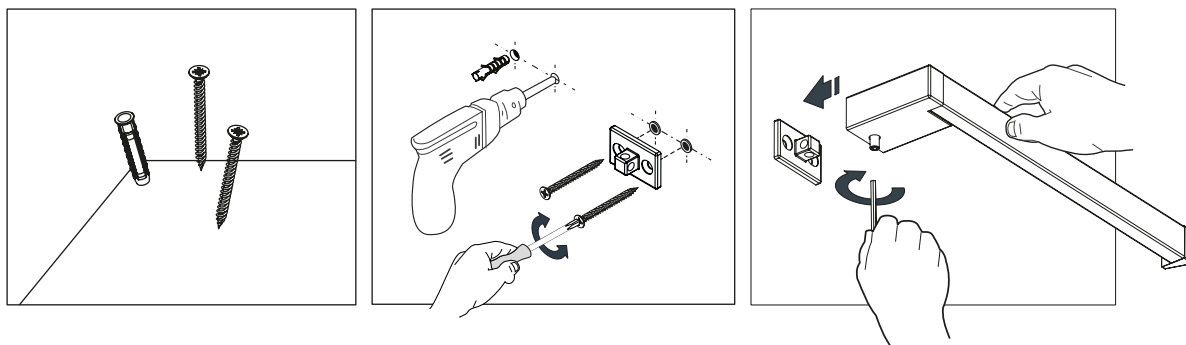

Toilet Roll Holder & Shelf
Ref. 173938

INSTALLATION / INSTALACIÓN

Installation with screws and drilling.
Instalación con tornillería y taladro.

Kit included
Kit incluido

Glue Bathfix:
Gel adhesivo Bathfix: