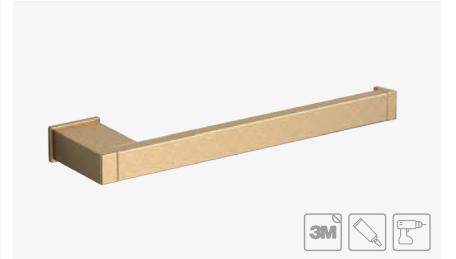

SOLD SEPARATELY
SE VENDE SEPARADO

BRUSHED GOLD Ref. 182299 € 20,00
A: 45 mm. B: 70 mm. C: 4 mm.

 **ADHESIVE BACKPLATE**
Sold separately
  **BATHFIX GLUE FIX KIT**
Kit included
  **CLASSIC DRILL KIT**
Kit included

TOWEL BAR 350 MM. (14")
TOALLERO BARRA 350 MM.

BRUSHED BRASS Ref. 195510 € 120,00
A: 345 mm. B: 24 mm. C: 61 mm. D: 308

TOWEL BAR 500 MM. (20")
TOALLERO BARRA 500 MM.

BRUSHED BRASS Ref. 195527 € 130,00
A: 497 mm. B: 24 mm. C: 61 mm. D: 460