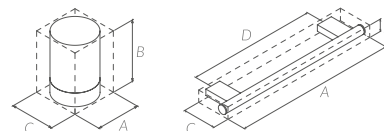

SONIA BATH

Alum. Steel

TOWEL BAR
TOALLERO BARRA

A= 450 MM (18") - ALUM. STEEL Ref. 185498 € 71,00
A= 600 MM (24") - ALUM. STEEL Ref. 185504 € 92,00
B: 128 mm. C: 82 mm.