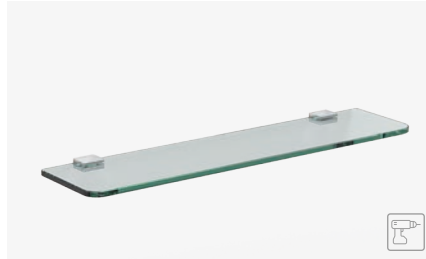

ADHESIVE BACKPLATE
Sold separately

BATHFIX GLUE FIX KIT
Kit included

CLASSIC DRILL KIT
Kit included

**ROBE HOOK
PERCHA**

CHROME
A: 15 mm. B: 63 mm. C: 31 mm.

Ref. 124671 € 13,00

**GLASS SHELF STD 500 MM. (20")
REPISA CRISTAL STD 500 MM.**