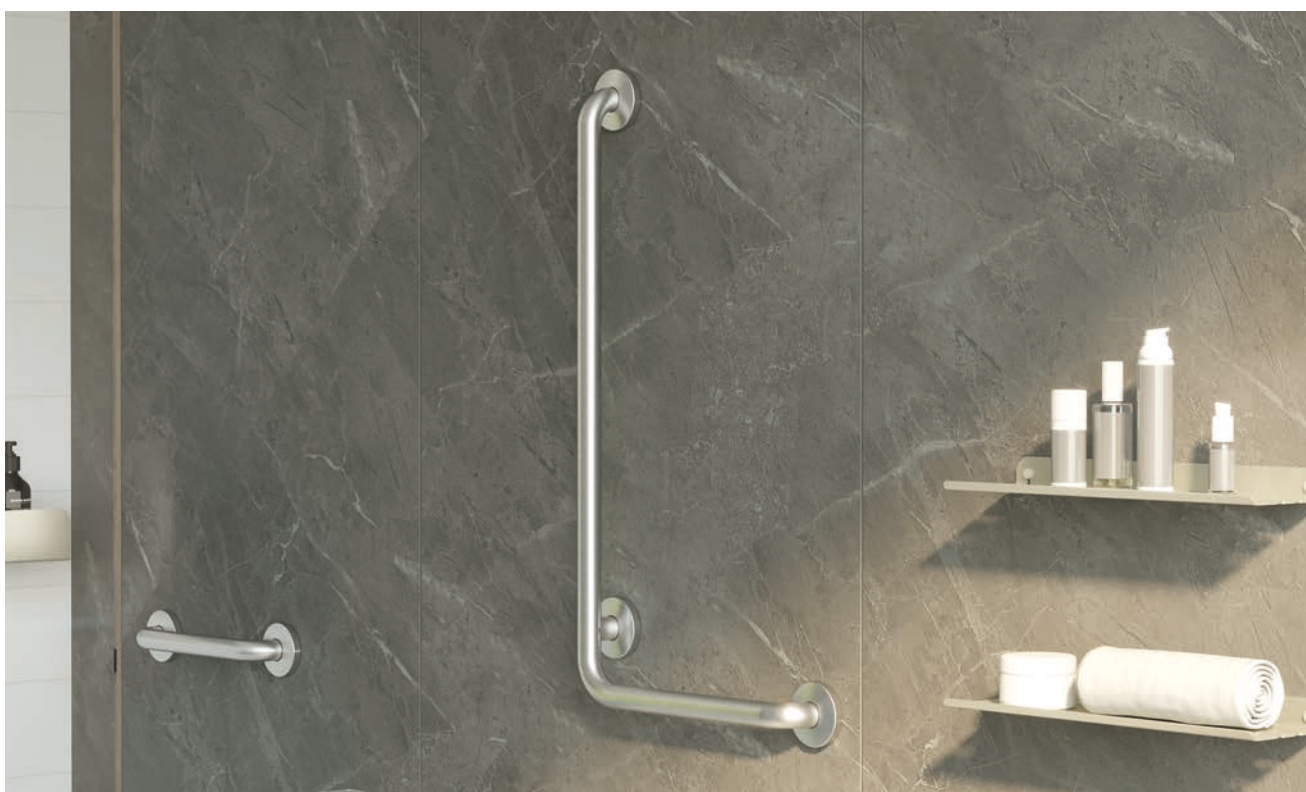

BATHFIX GLUE FIX KIT
Kit included

CLASSIC DRILL KIT
Kit included

SAT. ST. STEEL / INOX SATINADO Ref. **118236** €170,00
A: 400 mm. B: 800 mm. C: 75 mm. D: 82 mm.

SAT. ST. STEEL / INOX SATINADO Ref. **118229** €170,00
A: 400 mm. B: 800 mm. C: 75 mm. D: 82 mm.