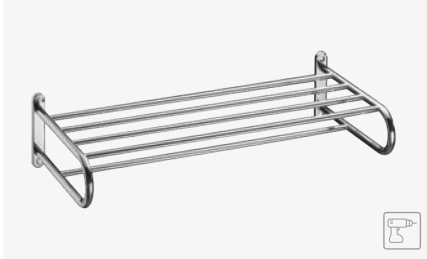

BATHFIX GLUE FIX KIT
Kit included

CLASSIC DRILL KIT
Kit included

TOWEL RACKS & SHOWER COMPLEMENTS
REPISAS DE TOALLAS Y COMPLEMENTOS DUCHA

TOWEL RACK STANDARD
REPISA TOALLAS STANDARD

CHROME Ref.087051 € 120,00
A: 450 mm. B: 110 mm. C: 275 mm. D: 430 mm.