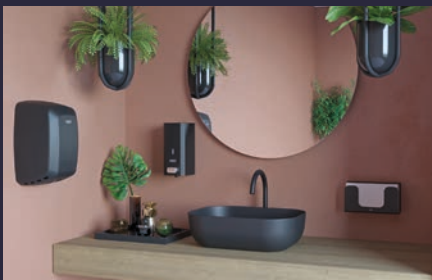

CONTRACT

PAG. 204