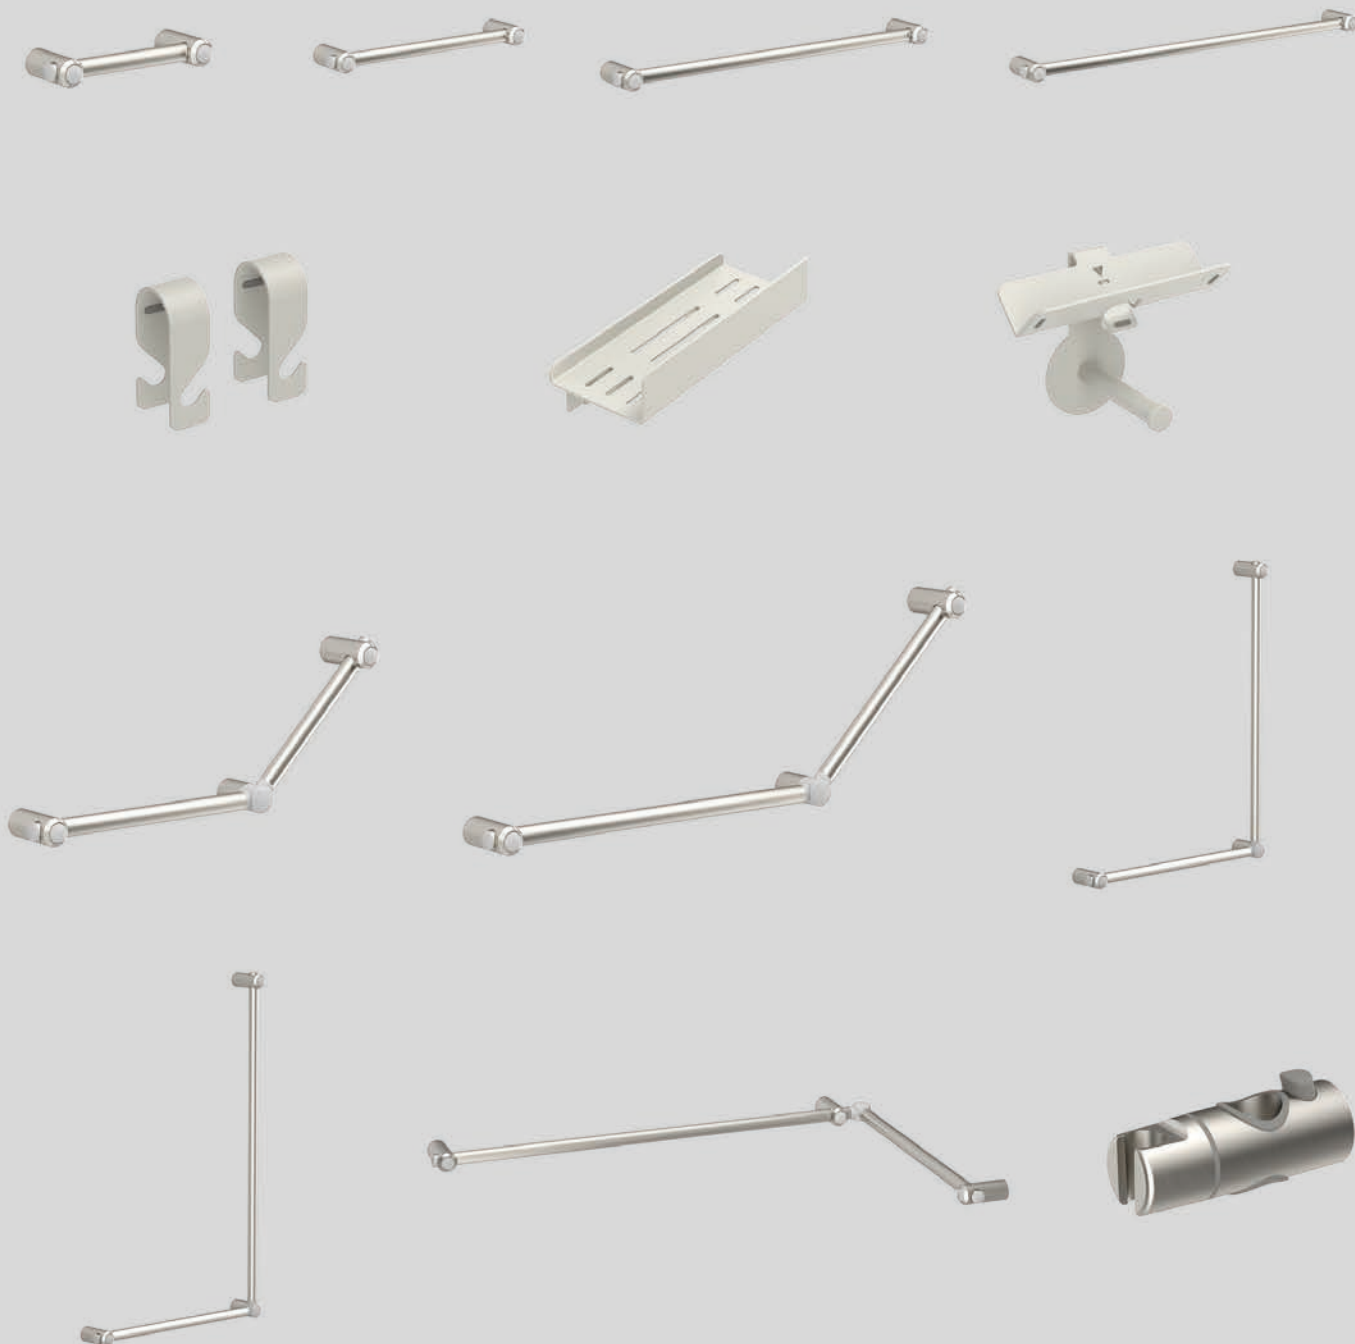

PRODUCT RANGE / MAPA DE PRODUCTO

FINISHES / ACABADOS

Black
Negro

Satin Stainless Steel
Acero inoxidable Satinado

White
Blanco