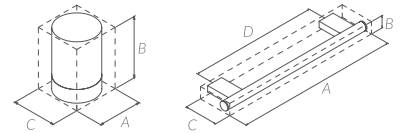

BATHFIX GLUE FIX KIT
Kit included

CLASSIC DRILL KIT
Kit included