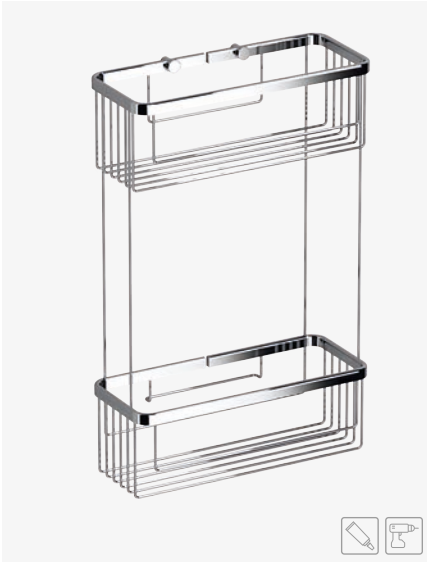

BATHFIX GLUE FIX KIT
Kit included

CLASSIC DRILL KIT
Kit included

DOUBLE SQUARE SHOWER BASKET
JABONERA DUCHA RECTANGULAR DOBLE

CHROME Ref. 189809 € 142,00
BLACK Ref. 189885 € 166,00
A: 270 mm. B: 426 mm. C: 120,5 mm.