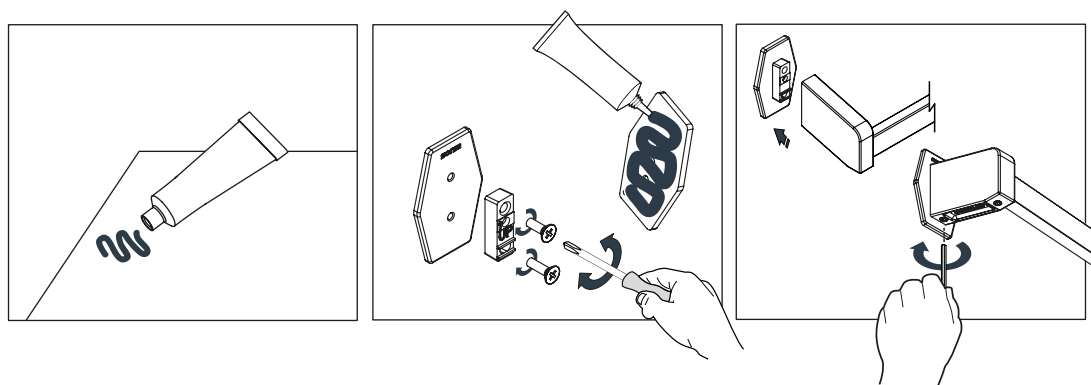

Glue Bathfix:
Gel adhesivo Bathfix:

Kit included
Kit incluido

*Necessary 48 hours of drying until the pieces are installed.
*Necesario 48 horas de secado hasta colocar las piezas.