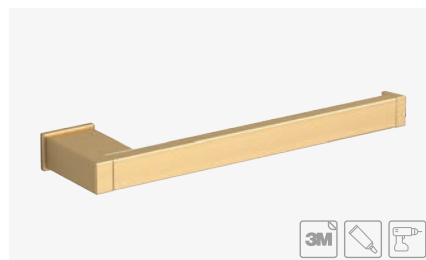

Gun Metal
Gun Metal

Brushed Nickel
Niquel cepillado

White
Blanco

Black
Negro

Chrome
Cromo

SONIA BATH

Brushed Gold

TOWEL BAR 350 MM. (14")
TOALLERO BARRA 350 MM.

BRUSHED GOLD Ref. 182046 € 145,00
A: 345 mm. B: 24 mm. C: 61 mm. D: 308

TOWEL BAR 500 MM. (20")
TOALLERO BARRA 500 MM.

BRUSHED GOLD Ref. 182060 € 160,00
A: 497 mm. B: 24 mm. C: 61 mm. D: 460

OPEN TOWEL RING 200 MM. (8")
TOALLERO ABIERTO 200 MM.