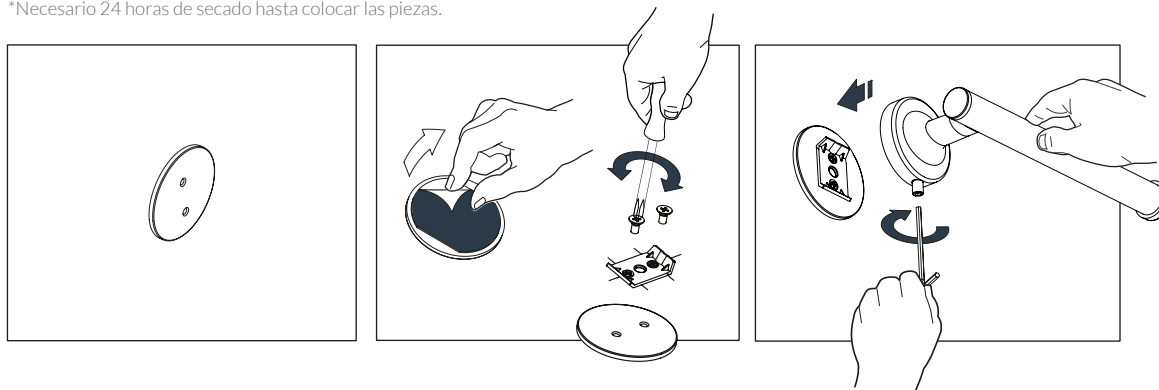

3M adhesive backplate:
Trasera adhesiva 3M:

Sold separately
Se vende por separado

*Necessary 24 hours of drying until the pieces are installed.
*Necesario 24 horas de secado hasta colocar las piezas.